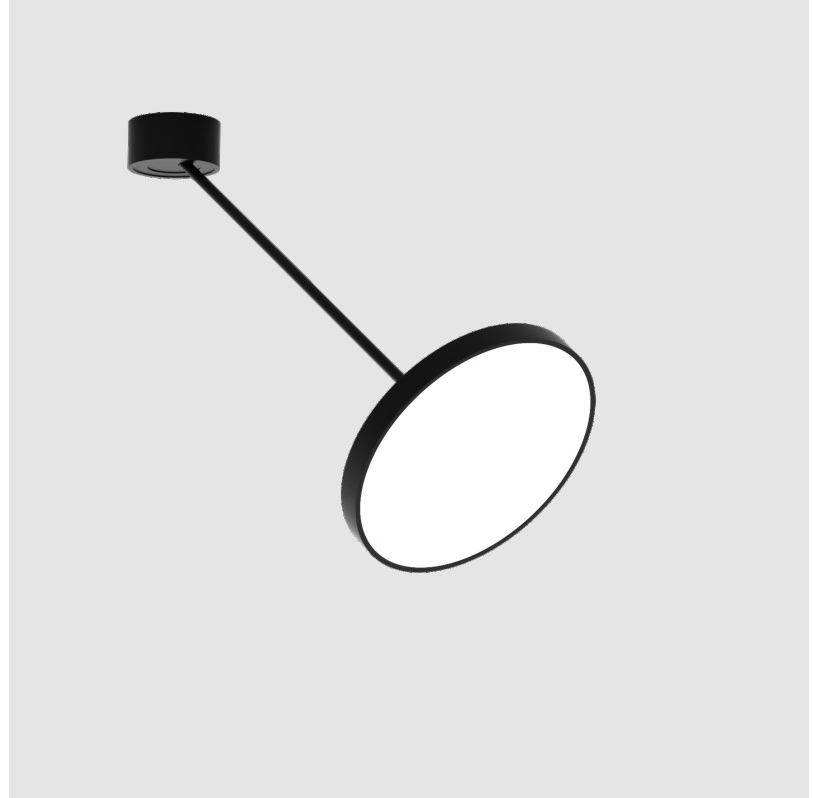

PHYSICAL

Shape: Round
Diameter (mm): 400
Diameter (in): 15 3/4
Height (mm): 72
Height (in): 2 13/16
Max. Overall Height (mm): 870
Max. Overall Height (in): 34 1/4
Extension (mm): 750
Extension (in): 29 1/2
Weight (kg): 3.140
Weight (lbs): 6.922
Diffuser: PMMA - Opal / Micro-Prism / Sparkling Secret / Vintage Industrial
Fixture Finish: SSR / BKV / CWI / CRY / HAB / UFT / ITA / RUA / FTG / MYG / LOD / PUS / FRO / FUP / KIA / POP / BLS / SPG / MEY / GOH / CHC / COM / ABZ / JAG / OBR / MOS / ROR
Fixture Material: PMMA / Extruded Aluminum / Steel

ELECTRICAL

Lamp Type: LED (Zhaga Standard)
Input Wattage (W): 17
Total Output Wattage (W): 16
Dimming: Tri-Mode (Non-Dimming and Phase Dimming (120Vac only) and 0-10V Dimming)
Driver Included: Yes
Driver Location: Integrated
Driver Type: Constant Current - Universal
Driver Class: Class 2
Input Voltage (V): 120 - 277
Constant Current (MA): 500

LED

Color Temperature (°K): 2700 / 3000 / 3500 / 4000
Max. Delivered Lumen (lm): 1807 / 1943 / 1951 / 1991
Nominal Lumen (lm): 2250 / 2420 / 2430 / 2480
CRI: >90 CRI
Lamp Life (hrs): 50000

OPTICAL

Adjustability: Rotational Canopy 170°; Tilting Canopy ±50°; Tilting Head ±90°

RATINGS AND CERTIFICATIONS

Certified By: Certified for North American Standards
IP rating: IP20